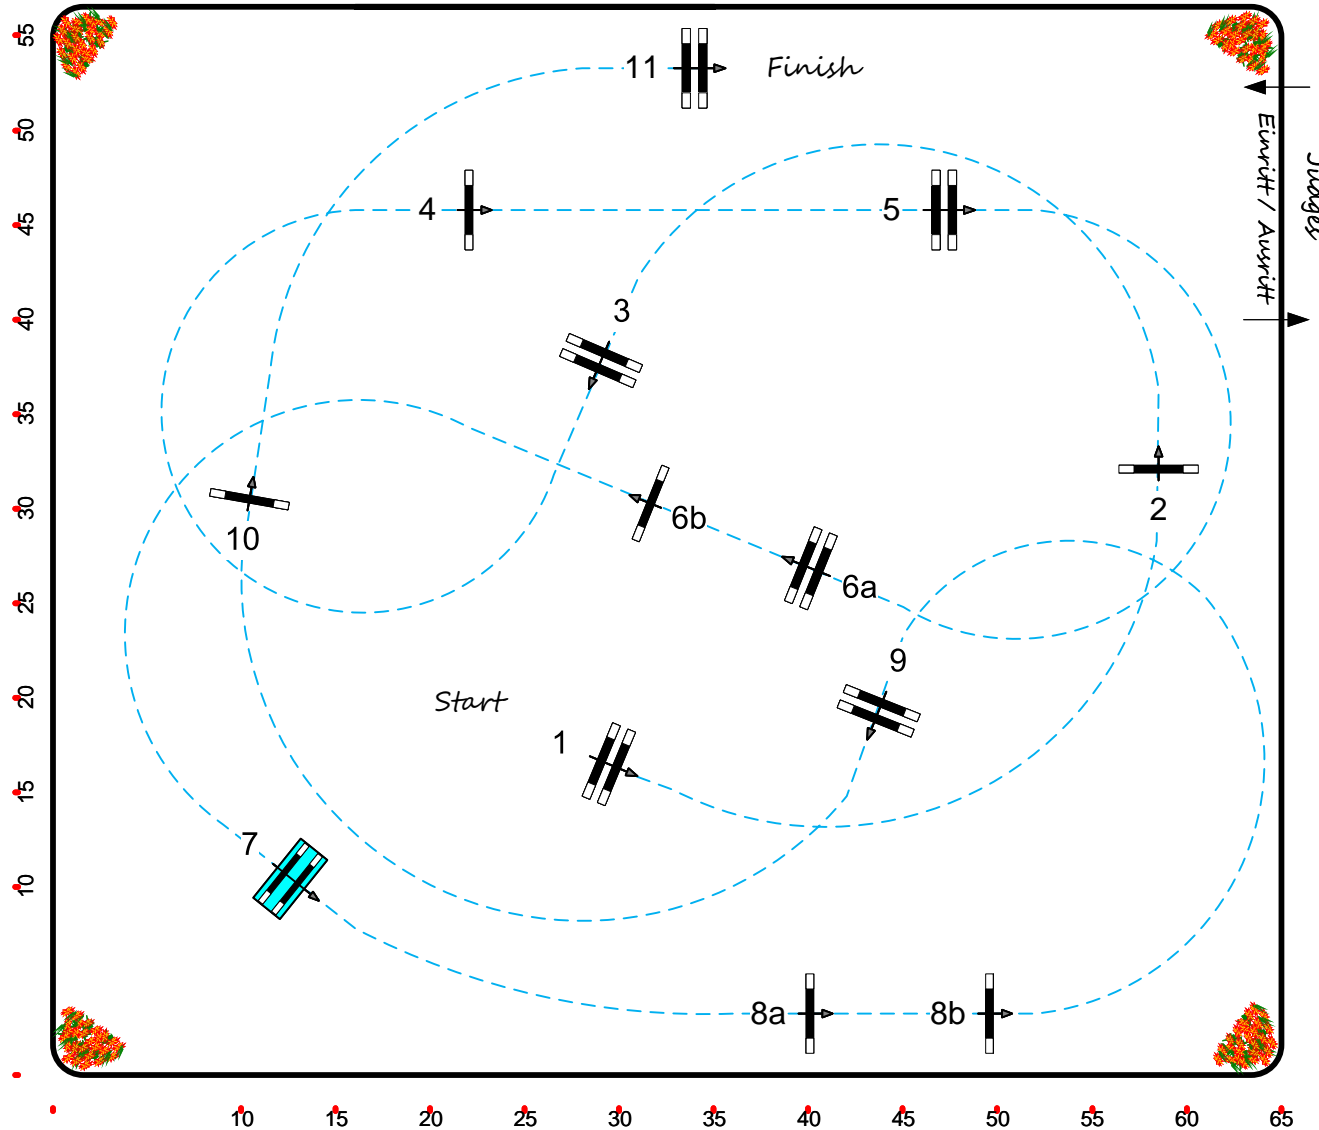

CSI2* / CSIYH1* / CSIU25 / CSI AmA

Donaueschingen Immenhöfe 2023

Course Designer:
Phil Schmauder
Sylvain Rossier
& Team

06

Class No.: 06
International Competition
Competition against the clock

Table: A
National RG:
FEI RG / Art. 238.2.1a
Height: 1,40 m

Speed: 350 m/min

Length: 460 m
Time allowed: 79 sec
Time limit: 158 sec

Obstacles: 11
Efforts: 13
Penalty sec

1st Jump-off:

Length: 0 m
Time allowed: 0 sec
Time limit: 0 sec