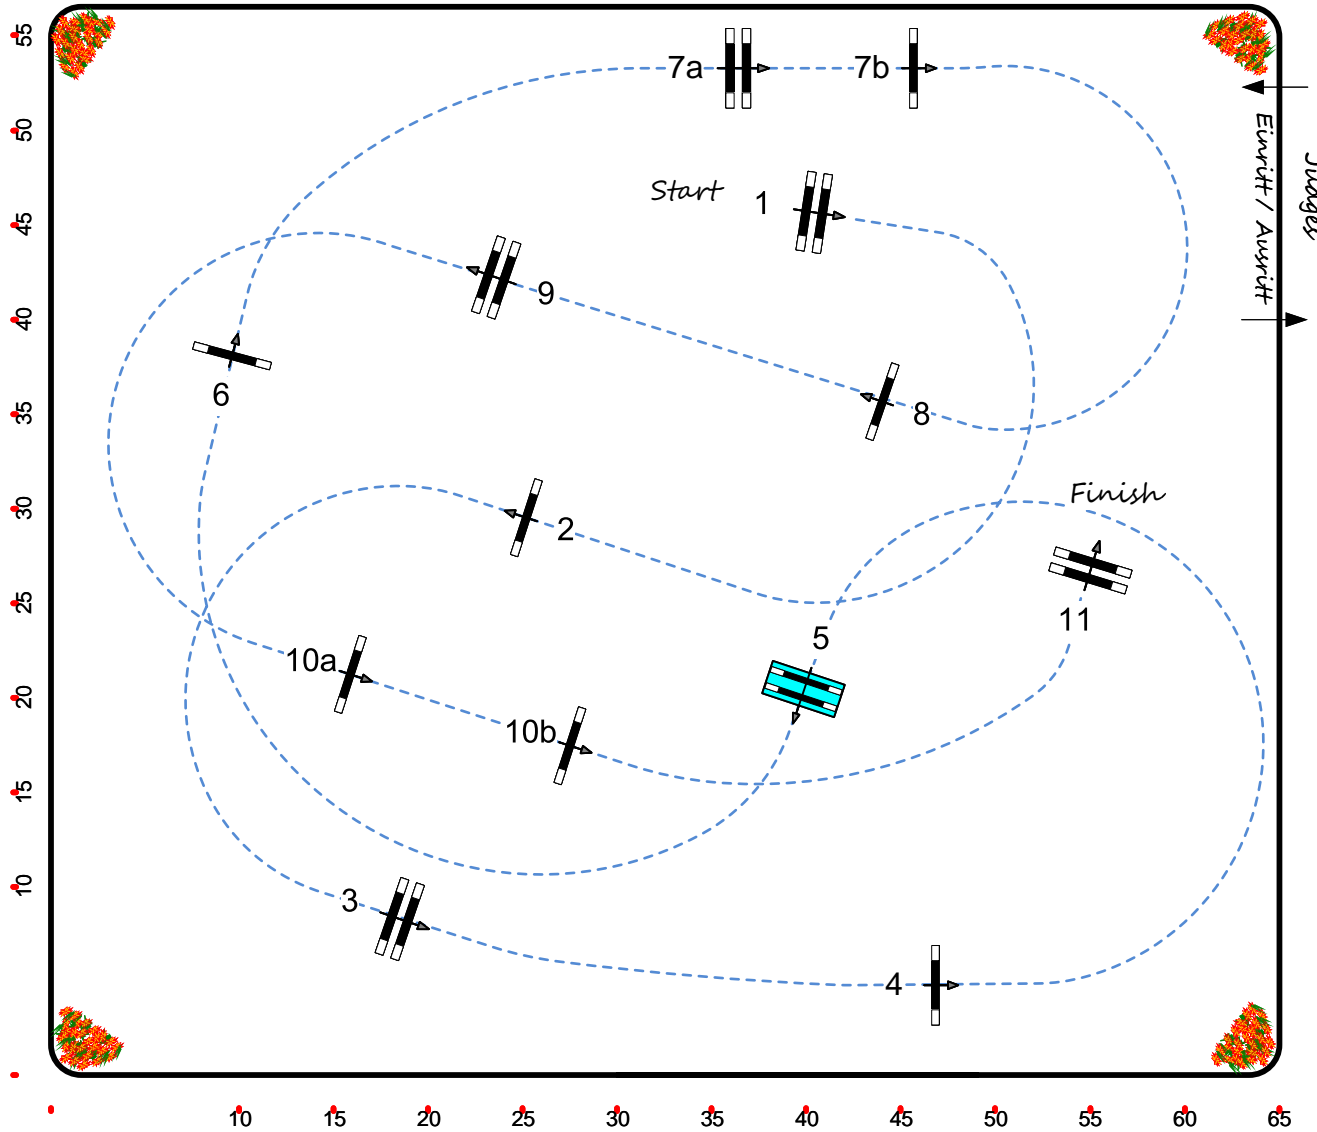

# CSI2\* / CSIYH1\* / CSIU25 / CSI AmA

## Donaueschingen Immenhöfe 2023

Course Designer:  
Phil Schmauder  
Sylvain Rossier  
& Team

14

**Class No.: 14**  
International Competition  
Competition against the clock

Table: A  
National RG:  
FEI RG / Art. 238.2.1a  
Height: 1,35 m

Speed: 350 m/min

Length: 430 m  
Time allowed: 74 sec  
Time limit: 148 sec

Obstacles: 11  
Efforts: 13  
Penalty sec

1st Jump-off:

Length: 0 m  
Time allowed: 0 sec  
Time limit: 0 sec