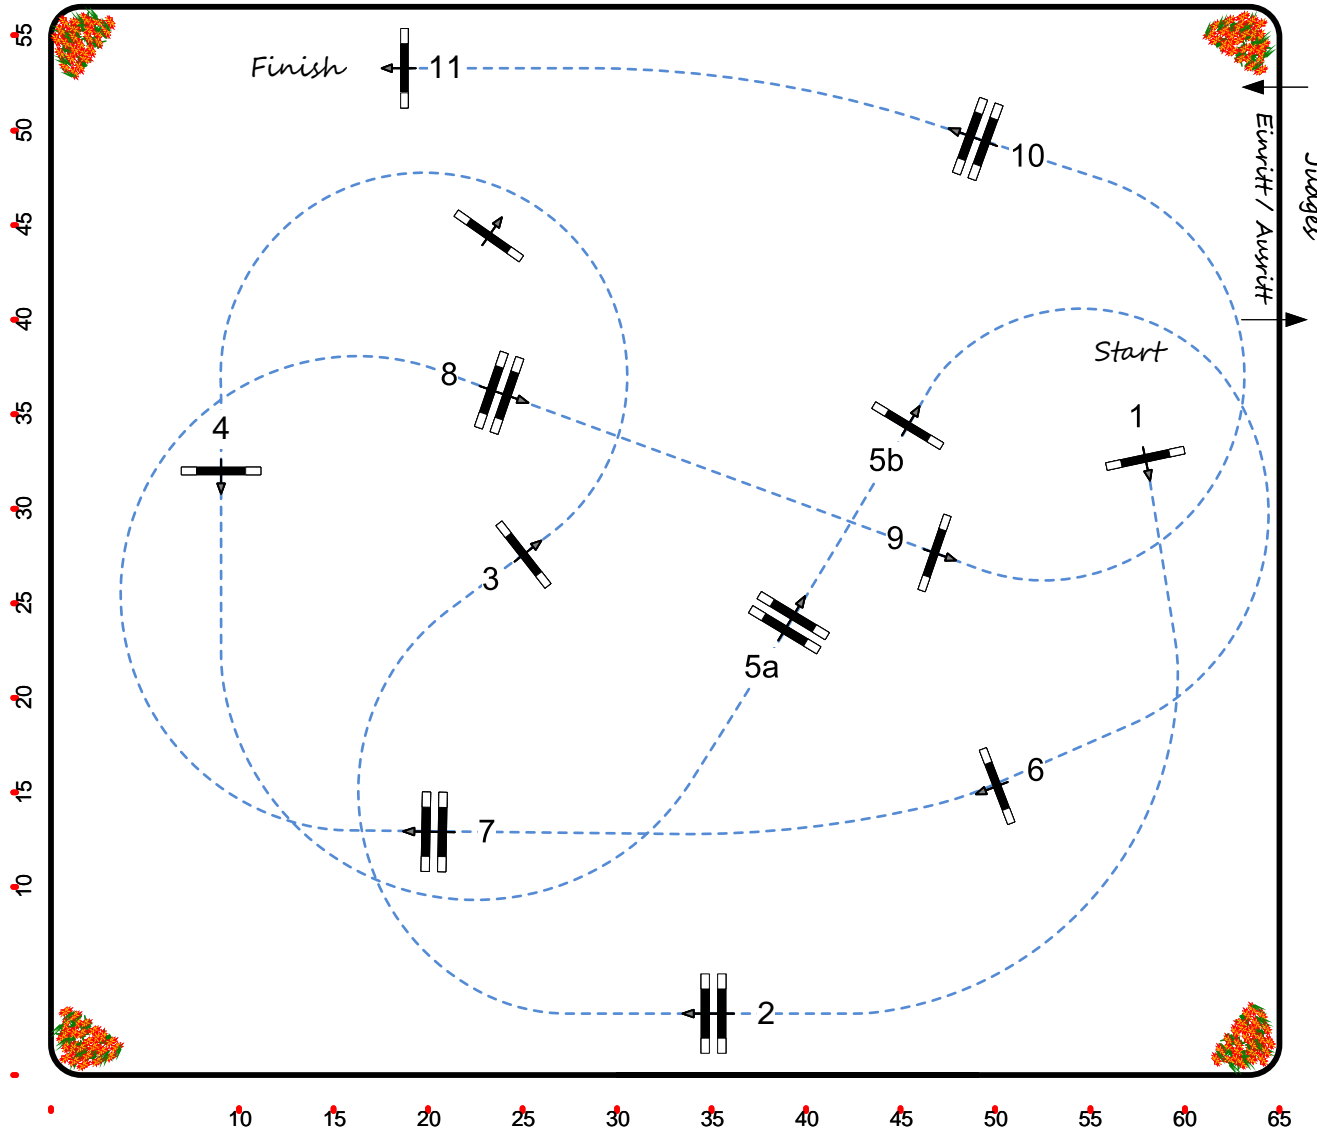

# CSI2\* / CSIYH1\* / CSIU25 / CSI AmA

## Donaueschingen Immenhöfe 2023

Course Designer:  
Phil Schmauder  
Sylvain Rossier  
& Team

17

**Class No.: 17**  
International Competition  
Competition against the clock

Table: A  
National RG:  
FEI RG / Art. 238.2.2  
Height: 1,25 m

Speed: 350 m/min

Length: 450 m  
Time allowed: 78 sec  
Time limit: 156 sec

Obstacles: 11  
Efforts: 12  
Penalty sec

1st Jump-off:

Length: 0 m  
Time allowed: 0 sec  
Time limit: 0 sec