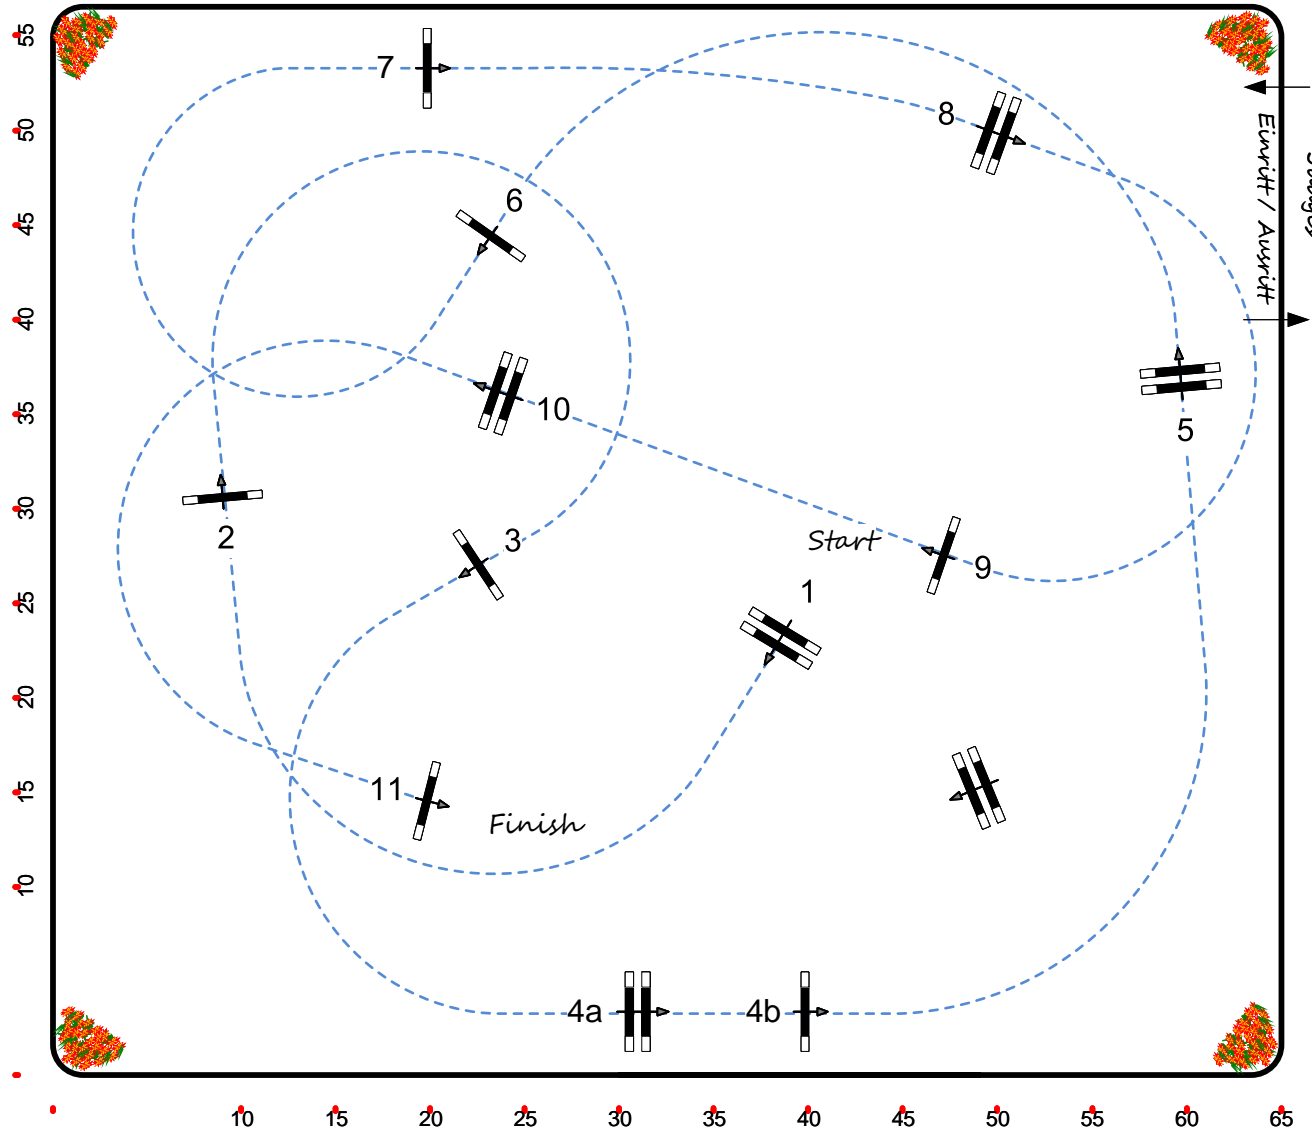

CSI2* / CSIYH1* / CSIU25 / CSI AmA

Donaueschingen Immenhöfe 2023

Course Designer:
Phil Schmauder
Sylvain Rossier
& Team

19

Class No.: 19
International Competition
Competition against the clock

Table: A
National RG:
FEI RG / Art. 238.2.1a
Height: 1.15 m

Speed: 350 m/min

Length: 470 m
Time allowed: 81 sec
Time limit: 162 sec

Obstacles: 11
Efforts: 12
Penalty sec

1st Jump-off:

Length: 0 m
Time allowed: 0 sec
Time limit: 0 sec