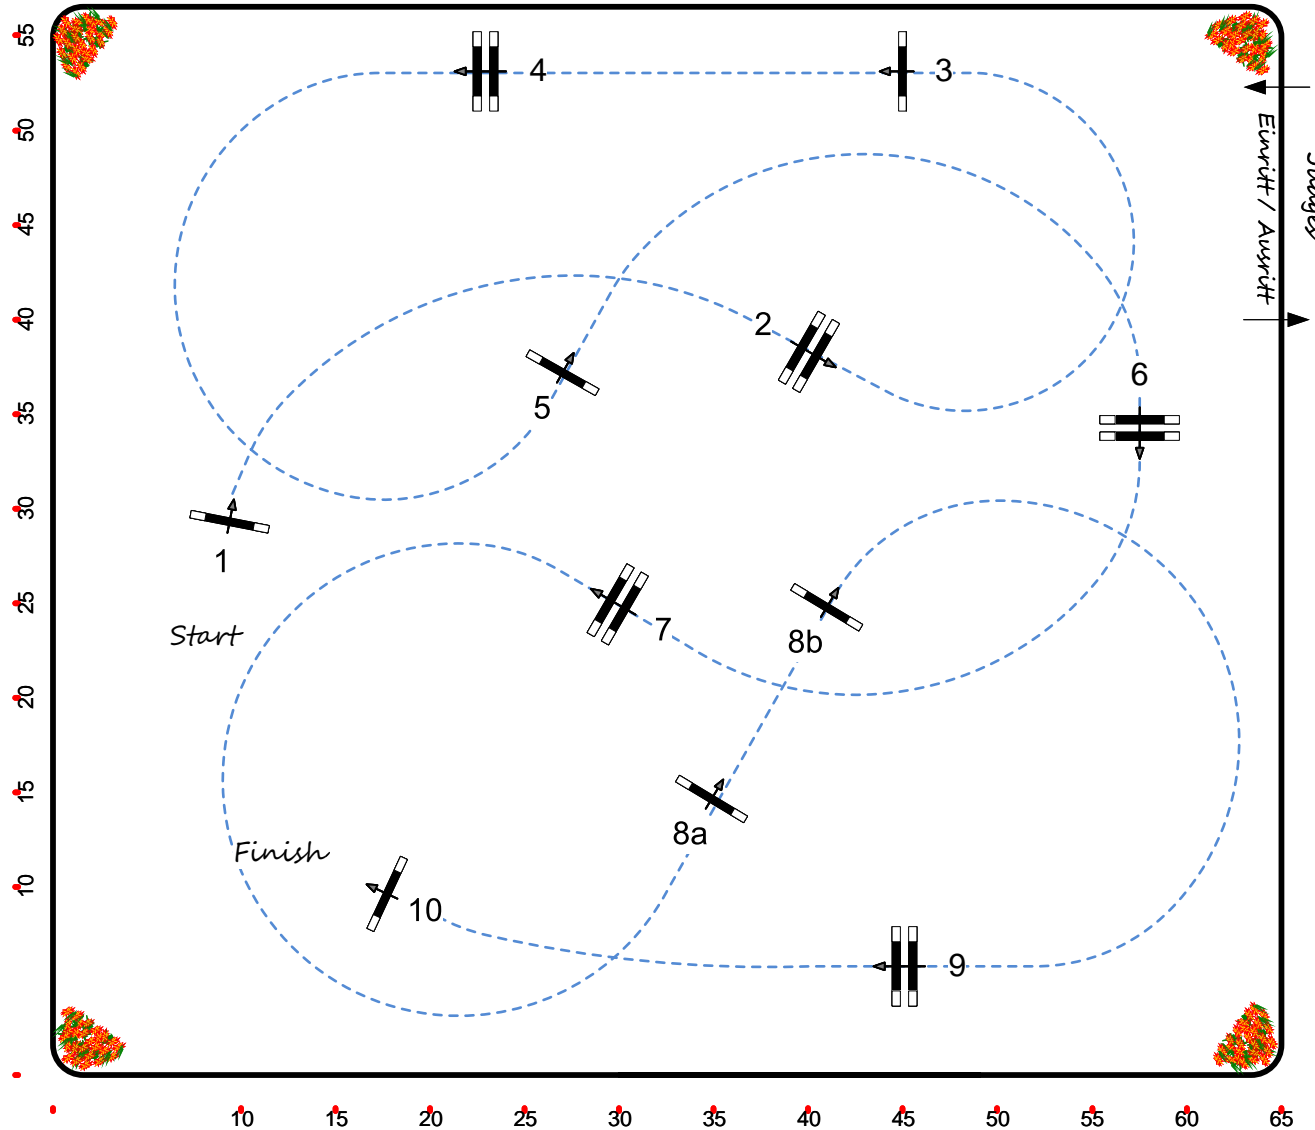

CSI2* / CSIYH1* / CSIU25 / CSI AmA

Donaueschingen Immenhöfe 2023

Course Designer:
Phil Schmauder
Sylvain Rossier
& Team

20

Class No.: 20
International Competition
Competition against the clock

Table: A
National RG:
FEI RG / Art. 238.2.1a
Height: 1,15 m

Speed: 350 m/min

Length: 430 m
Time allowed: 74 sec
Time limit: 148 sec

Obstacles: 10
Efforts: 11
Penalty sec

1st Jump-off:

Length: 0 m
Time allowed: 0 sec
Time limit: 0 sec