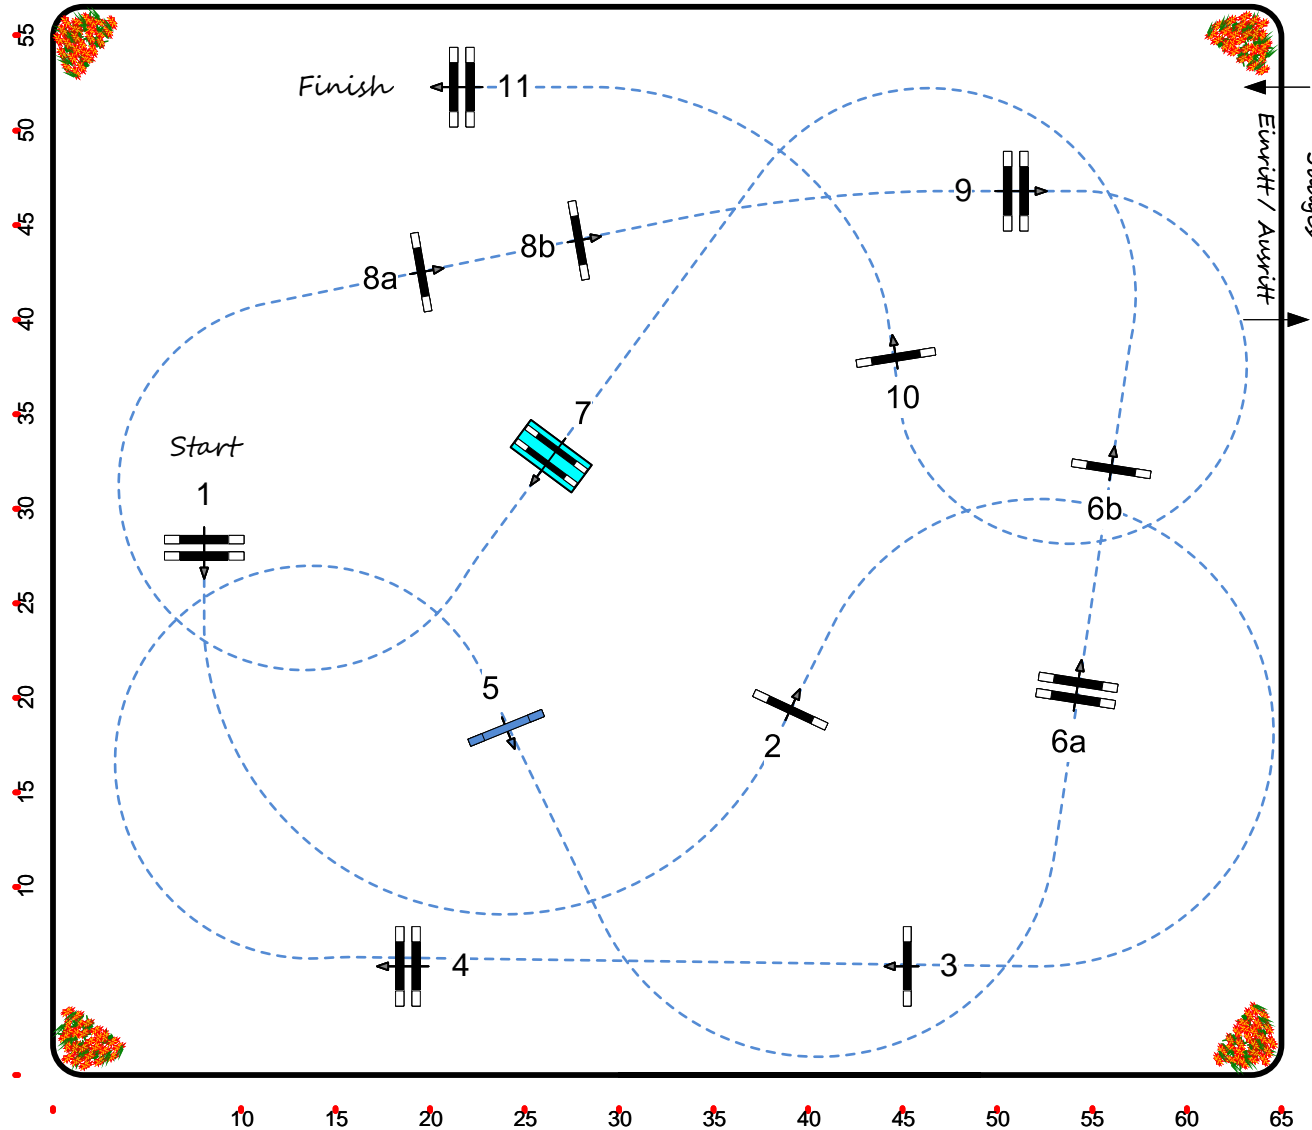

# CSI2\* / CSIYH1\* / CSIU25 / CSI AmA

## Donaueschingen Immenhöfe 2023

Course Designer:  
Phil Schmauder  
Sylvain Rossier  
& Team

22

**Class No.: 22**  
National Competition  
Competition against the clock

Table: A  
National RG:  
FEI RG / Art.  
Height: 1,40 m

Speed: 350 m/min

Length: 485 m  
Time allowed: 84 sec  
Time limit: 168 sec

Obstacles: 11  
Efforts: 13  
Penalty sec

1st Jump-off:

Length: 0 m  
Time allowed: 0 sec  
Time limit: 0 sec