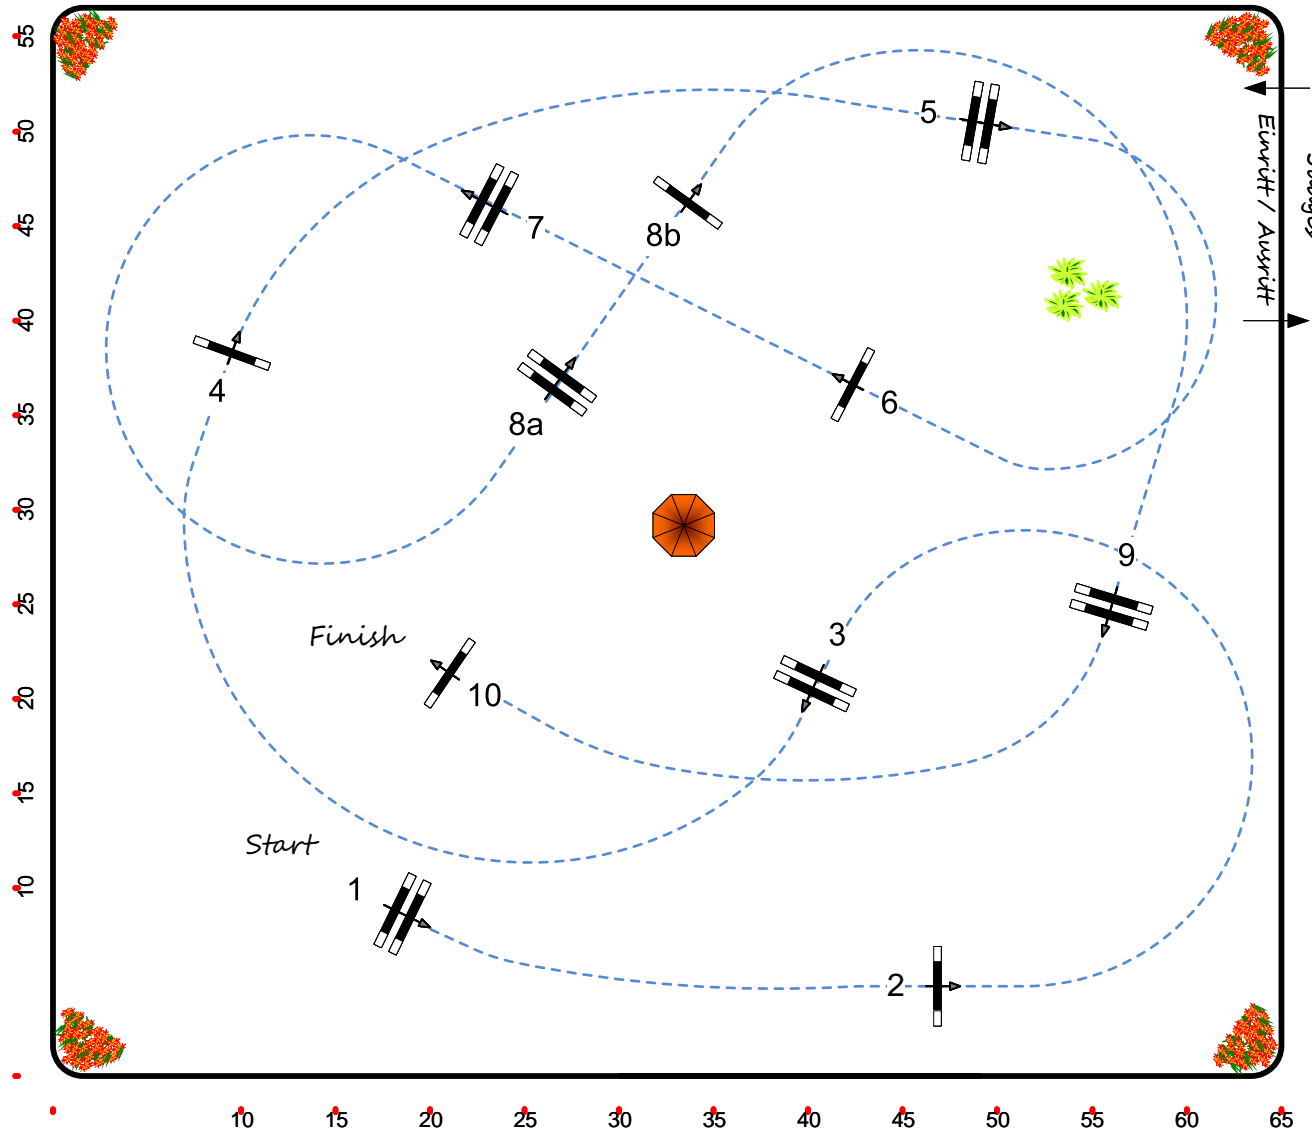

# CSI2\* / CSIYH1\* / CSIU25 / CSI AmA

## Donaueschingen Immenhöfe 2023

Course Designer:  
Phil Schmauder  
Sylvain Rossier  
& Team

24

**Class No.: 24**  
National Competition  
Competition against the clock

Table: A  
National RG: 501,A.1  
FEI RG / Art.  
Height: 1,15 m

Speed: 350 m/min

Length: 440 m  
Time allowed: 76 sec  
Time limit: 152 sec

Obstacles: 10  
Efforts: 11  
Penalty sec

1st Jump-off:

Length: 0 m  
Time allowed: 0 sec  
Time limit: 0 sec