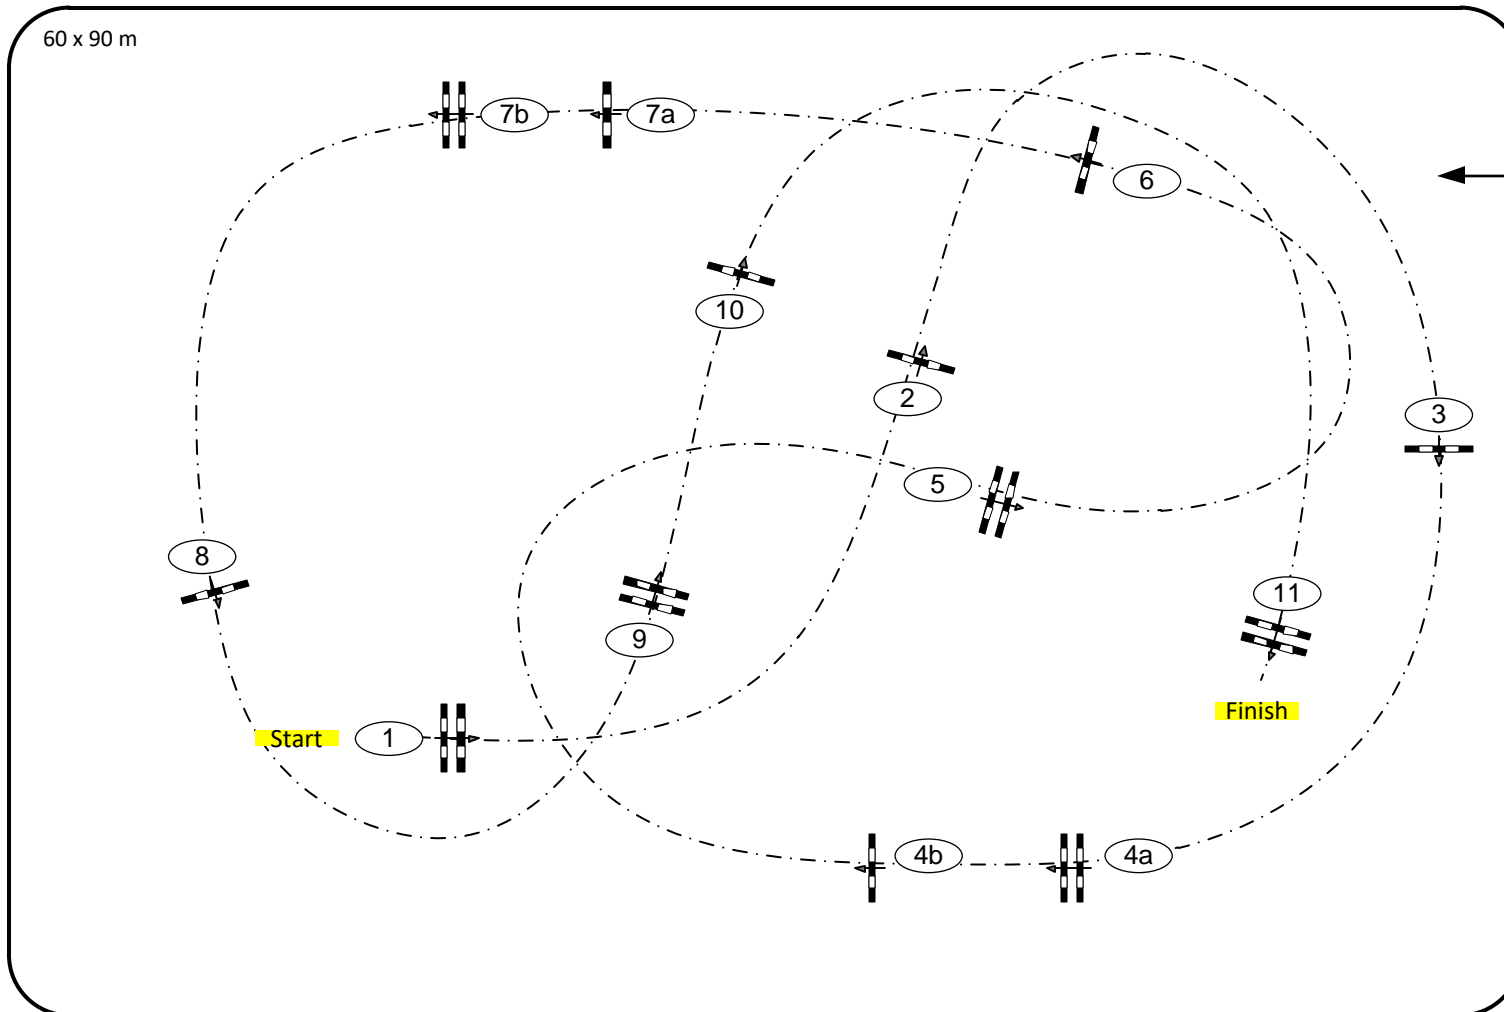

# CSI Hof Waterkant (GER)

01 – 05 July 2023

Class No.: 14 Competition against the clock

Table:	A
National RG:	
FEI RG / Art.	238.2.1
Height:	1,40 m
Speed:	350 m/min
Length:	420 m
Time allowed:	72 sec
Time limit:	144 sec
Obstacles:	11
Efforts:	13