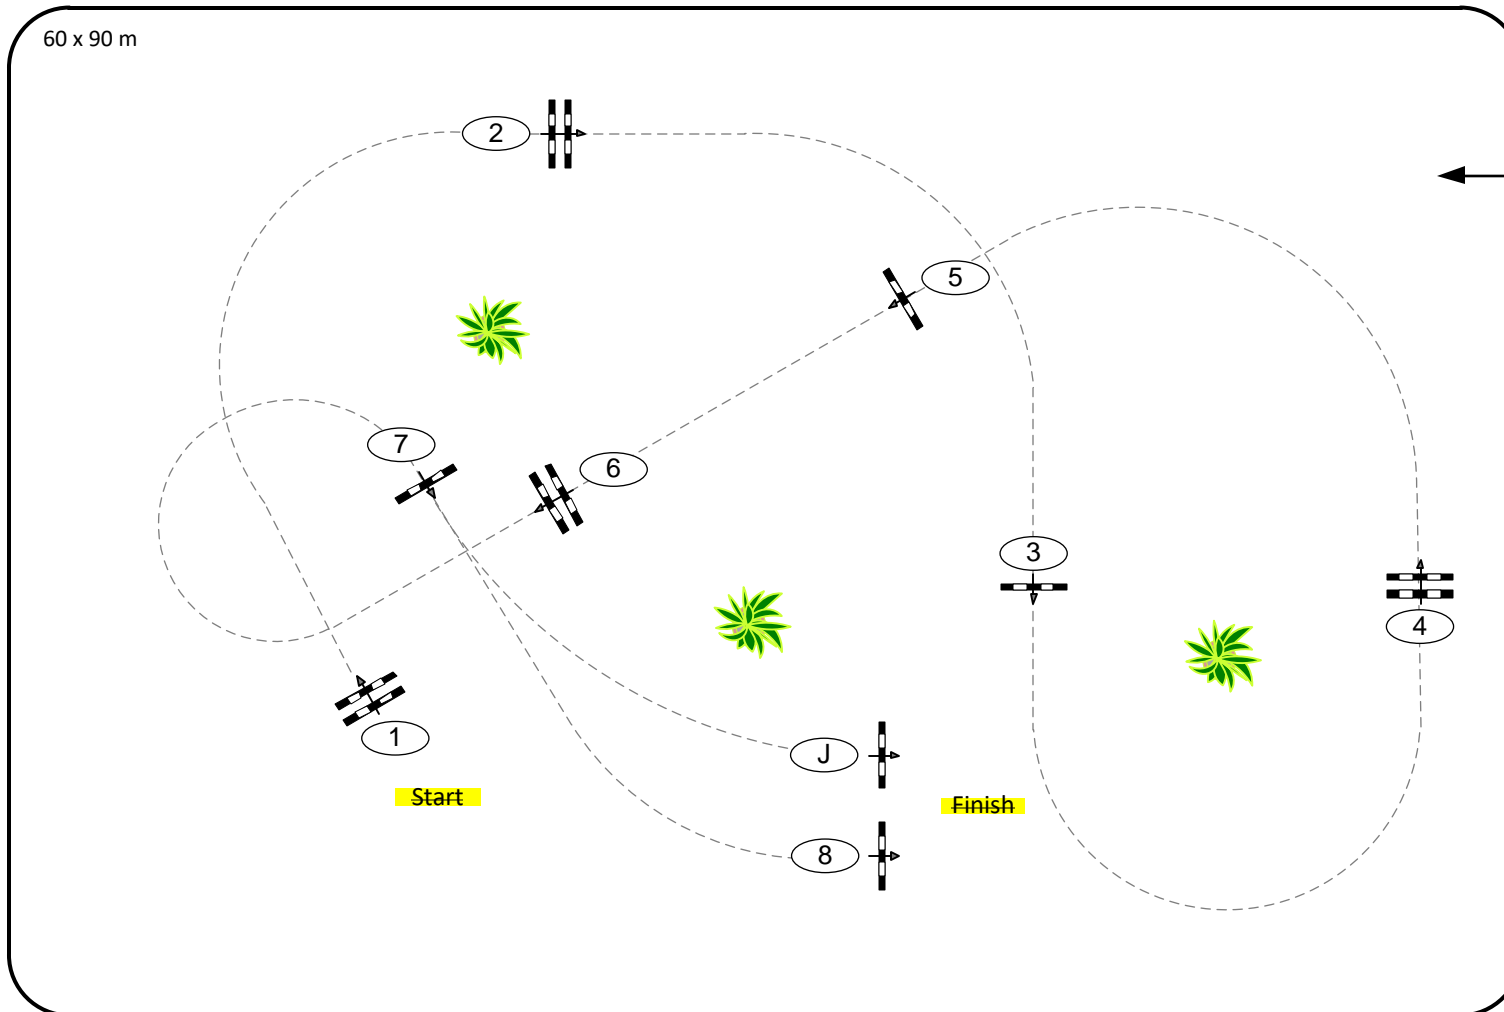

CSI Hof Waterkant (GER)

01 – 05 July 2023

Class No.: **17, 20, 23** CSIAm-A Accumulator Competition with one Joker

Table: A
National RG:
FEI RG / Art. 269
Height: 1,40 m

Speed: 350 m/min
Length: 320 m
Time allowed: 55 sec
Time limit: 110 sec

Obstacles: 8
Efforts: 8

IsiGrade
Jumps by Rothenberger

Course Design Team: Frank Rothenberger, Christian Wiegand, Klaus Holle, Axel Andrack, Otmar Schmid, Jürgen Pilarski