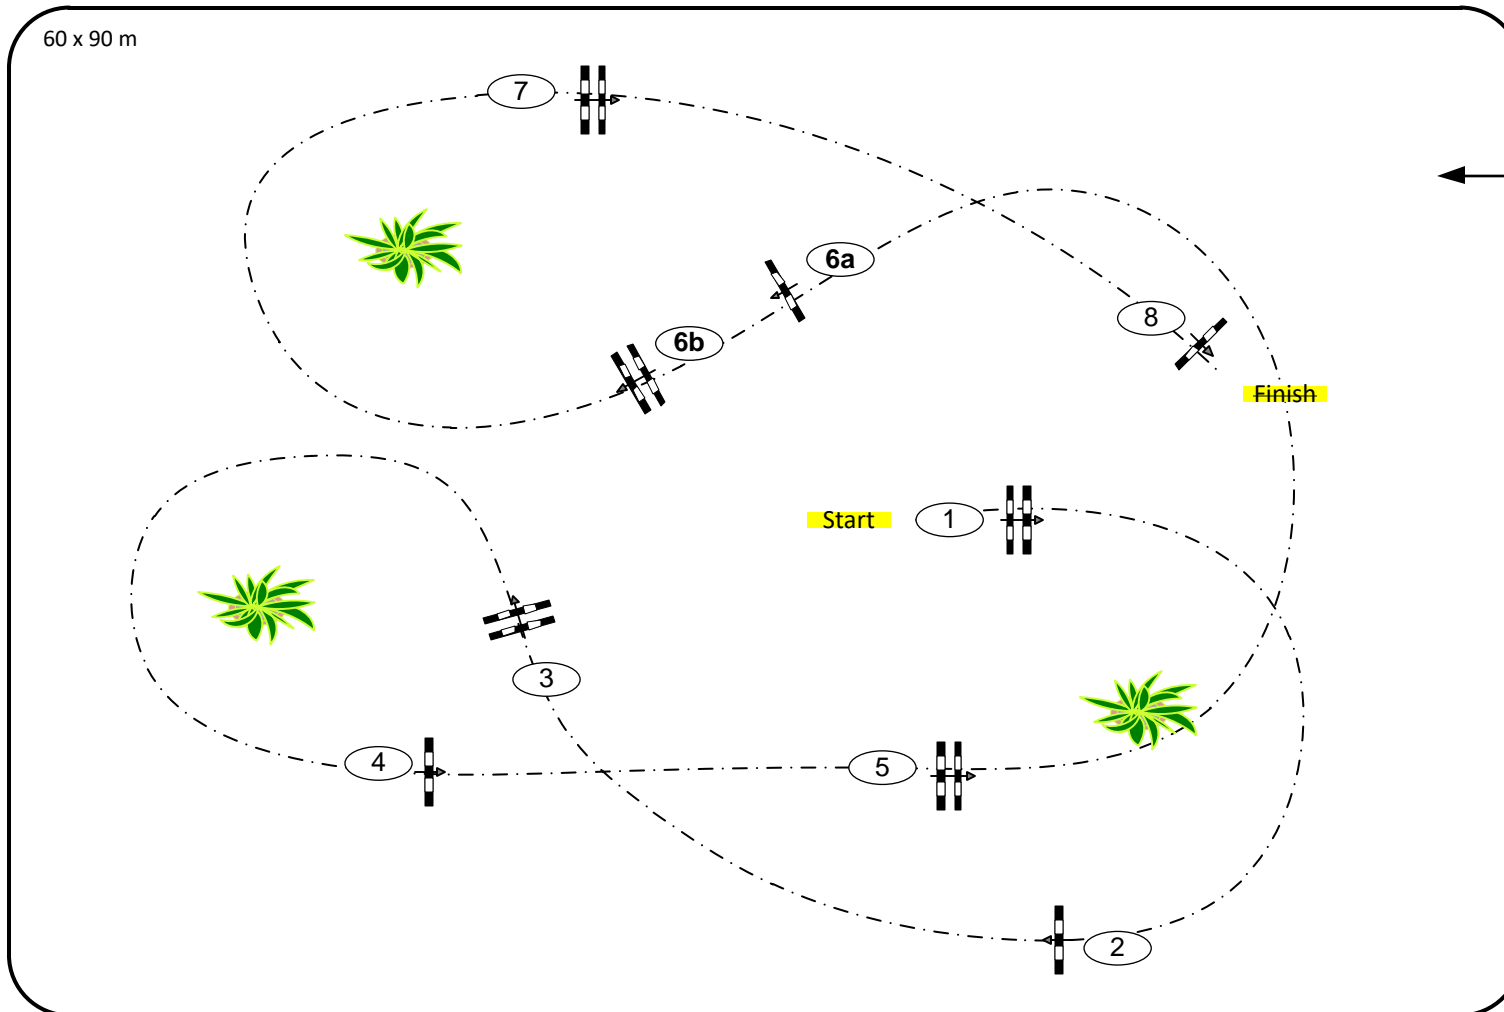

CSI Hof Waterkant (GER)

01 – 05 July 2023

Class No.: 16/19/22 Competition against the clock

Table: A
National RG:
FEI RG / Art. 238.2.1
Height: 1,15/1,25/1,40 m

Speed: 350 m/min
Length: 340 m
Time allowed: 59 sec
Time limit: 118 sec

Obstacles: 8
Efforts: 9

IsiGrade
Jumps by Rothenberger