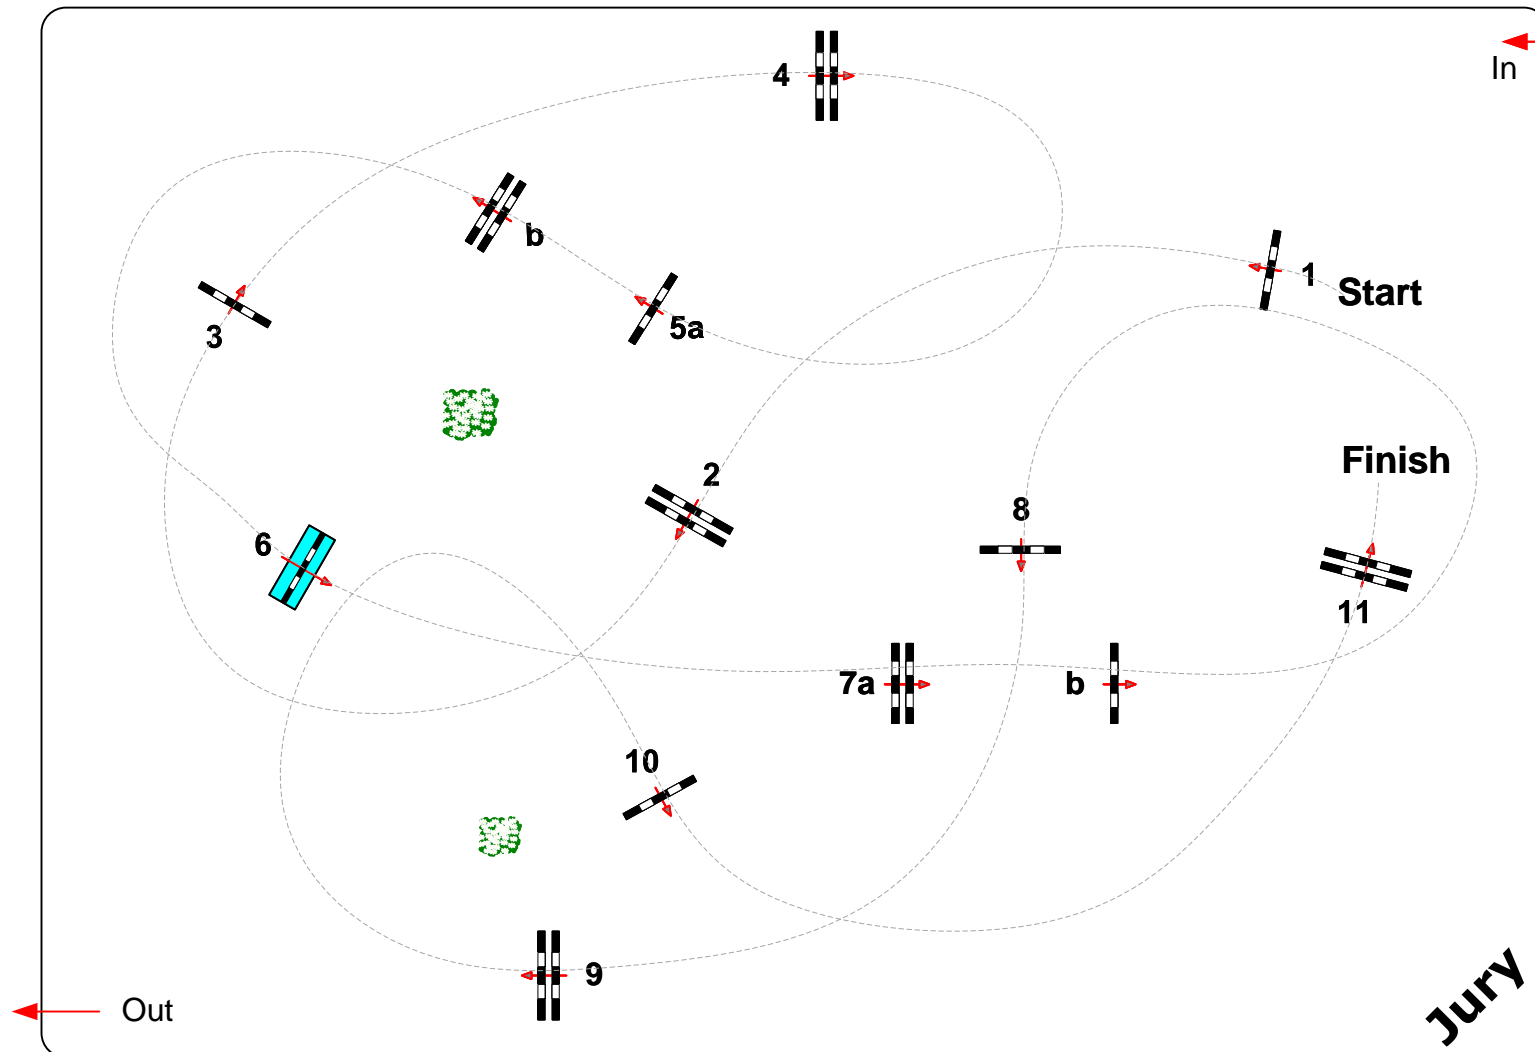

Class No.: 5

CSI **

Competition against the clock

Freitag, 8. September 2023

10 15 20 25 30 35 40 45 50 55 60 65 70 75 80 85

Table: A
National RG:
FEI RG / Art. 238.2.1
Height: 1,40 m

Speed: 350 m/min

Length: 435 m
Time allowed: 75 sec
Time limit: 150 sec

Obstacles: 11
Efforts: 13
Penalty sec
Closed combination:

2. Phase:

Length: 0 m
Time allowed: 0 sec
Time limit: 0 sec

Course Designer
Steffen Bühling GER
Johann Sailer GER

Jury