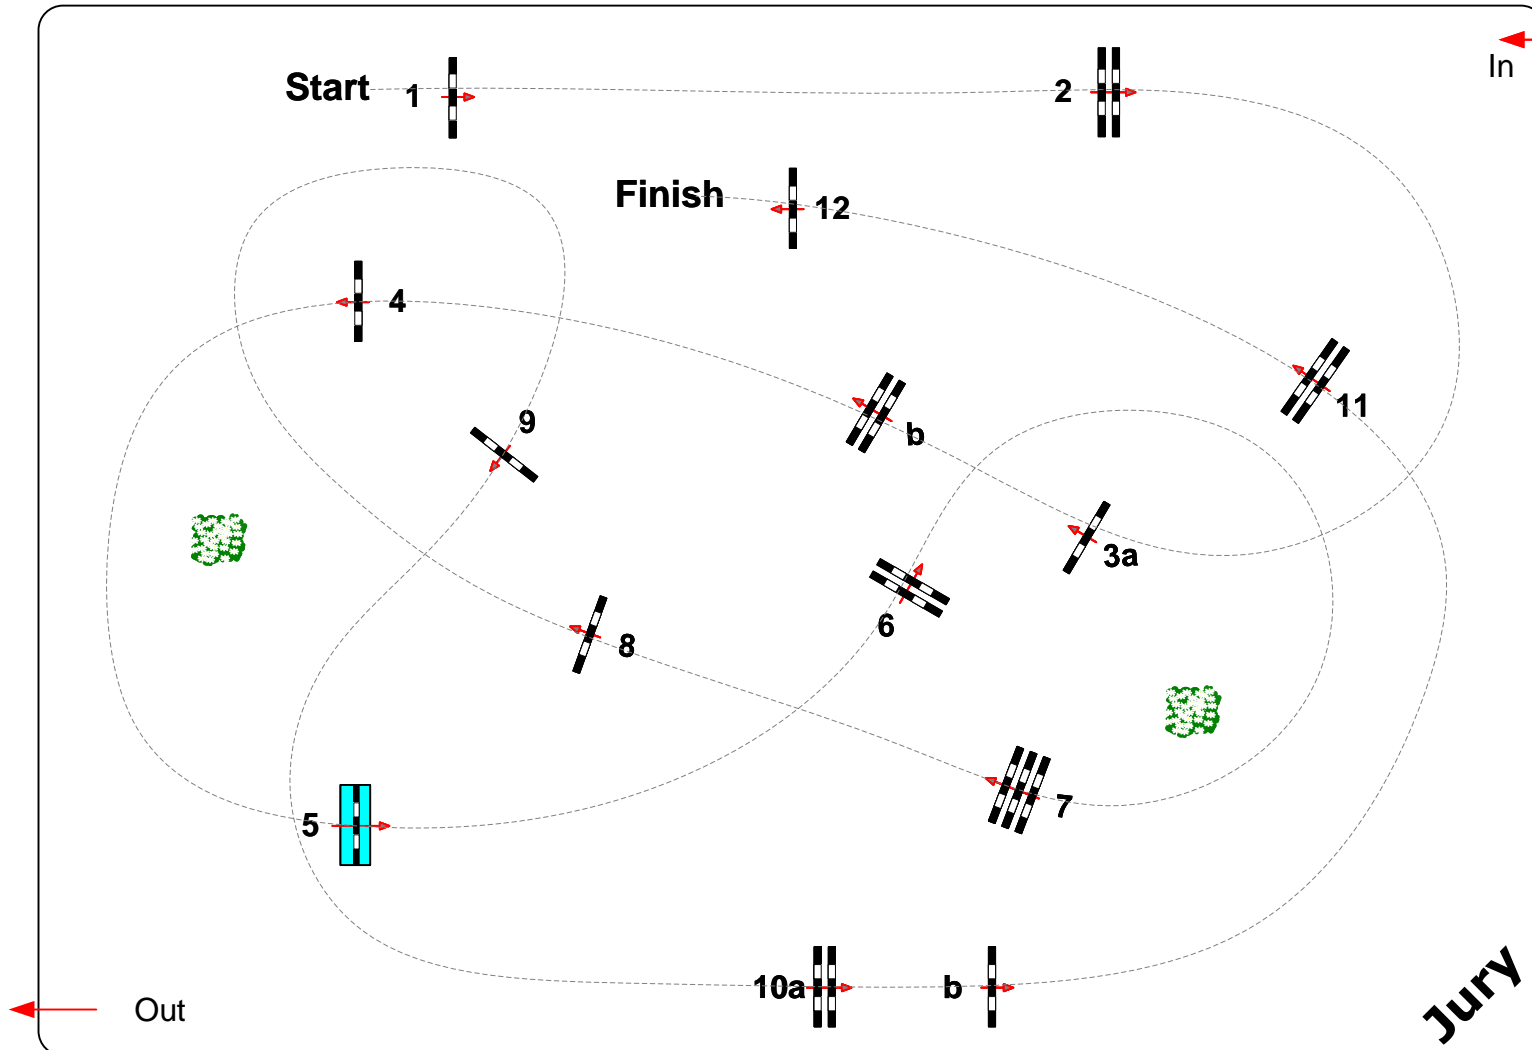

Class No.: 6

CSI \*\*

Competition against the clock

Donnerstag, 7. September 2023

10 15 20 25 30 35 40 45 50 55 60 65 70 75 80 85

Table: A  
National RG:  
FEI RG / Art. 238.2.1  
Height: 1,40 m

Speed: 350 m/min

Length: 460 m  
Time allowed: 79 sec  
Time limit: 158 sec

Obstacles: 12  
Efforts: 14  
Penalty sec  
Closed combination:

2. Phase:

Length: 0 m  
Time allowed: 0 sec  
Time limit: 0 sec

Course Designer  
Steffen Bühling GER  
Johann Sailer GER

65  
60  
55  
50  
45  
40  
35  
30  
25  
20  
15  
.