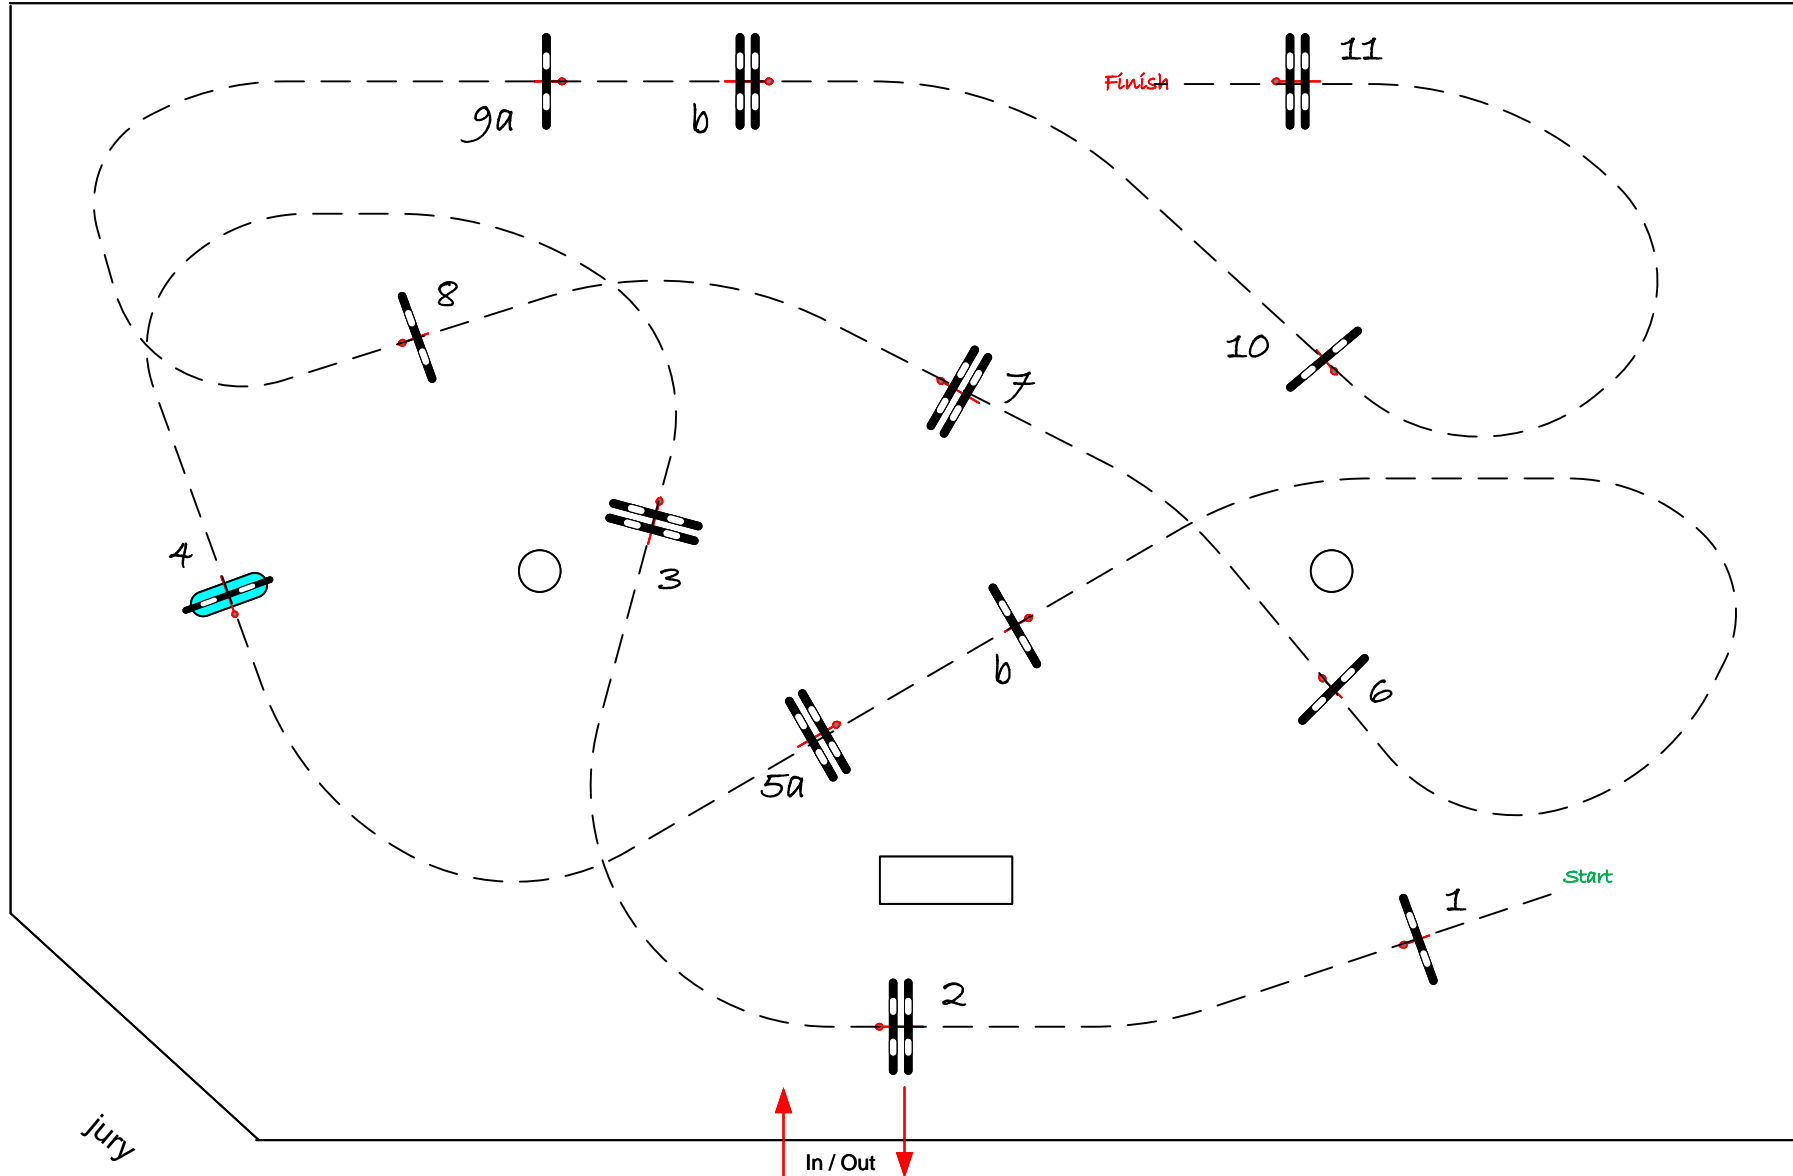

Obstacles: 11

Efforts: 13

National RQ:

Length: 450 m

Penalty sec:

Closed combination:

FEI RQ / Art. 238.2.1

Time allowed: 78 sec

Height: 1.40 m

Time limit: 156 sec

COURSE DESIGNER
VERBOVEN LUC
fei level 2
+32 476 46 40 70

Assistent
Bart Hendrix
Tom Dierckx