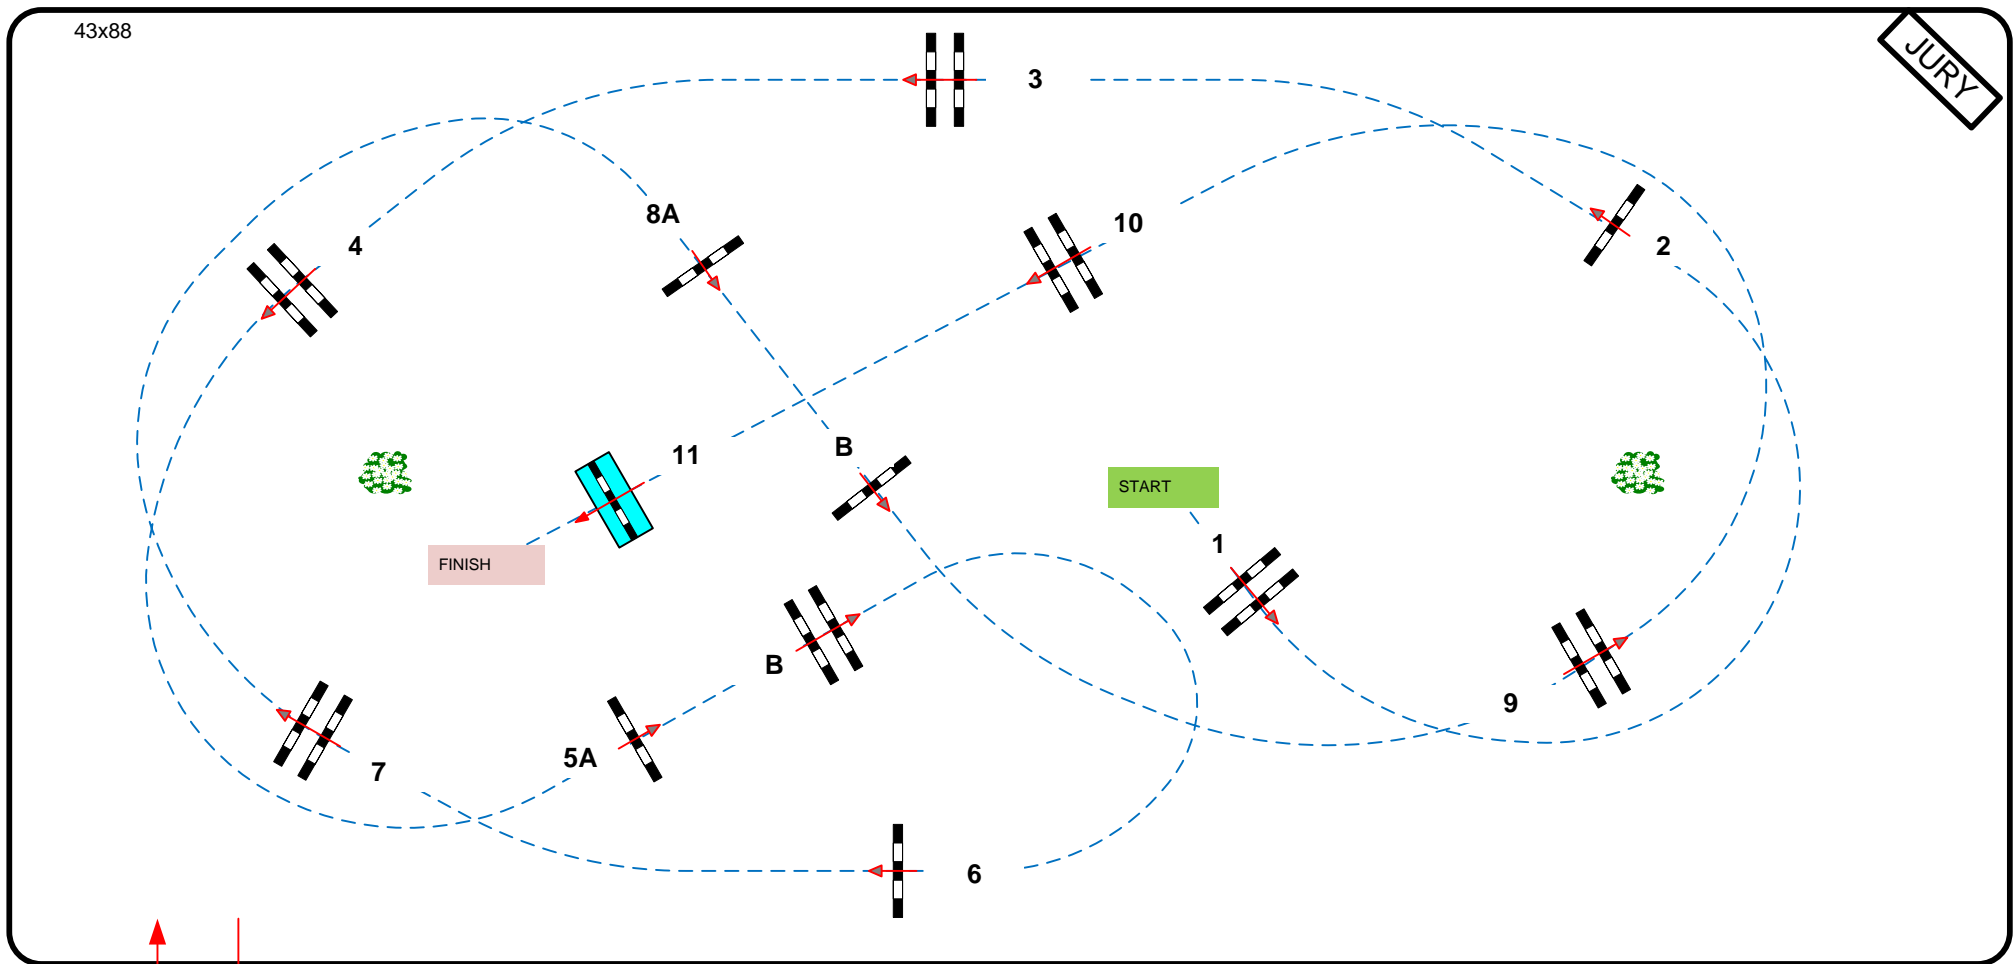

Class
2

CSI** 1,40 Qaulifer class 4 - 6 - 8

Competition against the clock

donderdag 12 oktober 2023

Table: A
National RG:
FEI RG / Art. 238.2.1
Height: 1,40 m

Speed: 350 m/min
Length: 430 m
Time allowed: 74 sec
Time limit: 148 sec

Obstacles: 11
Efforts: 13

In / Out

Course Designer; Henk Linders Christian Mathijs Rens Wondergem