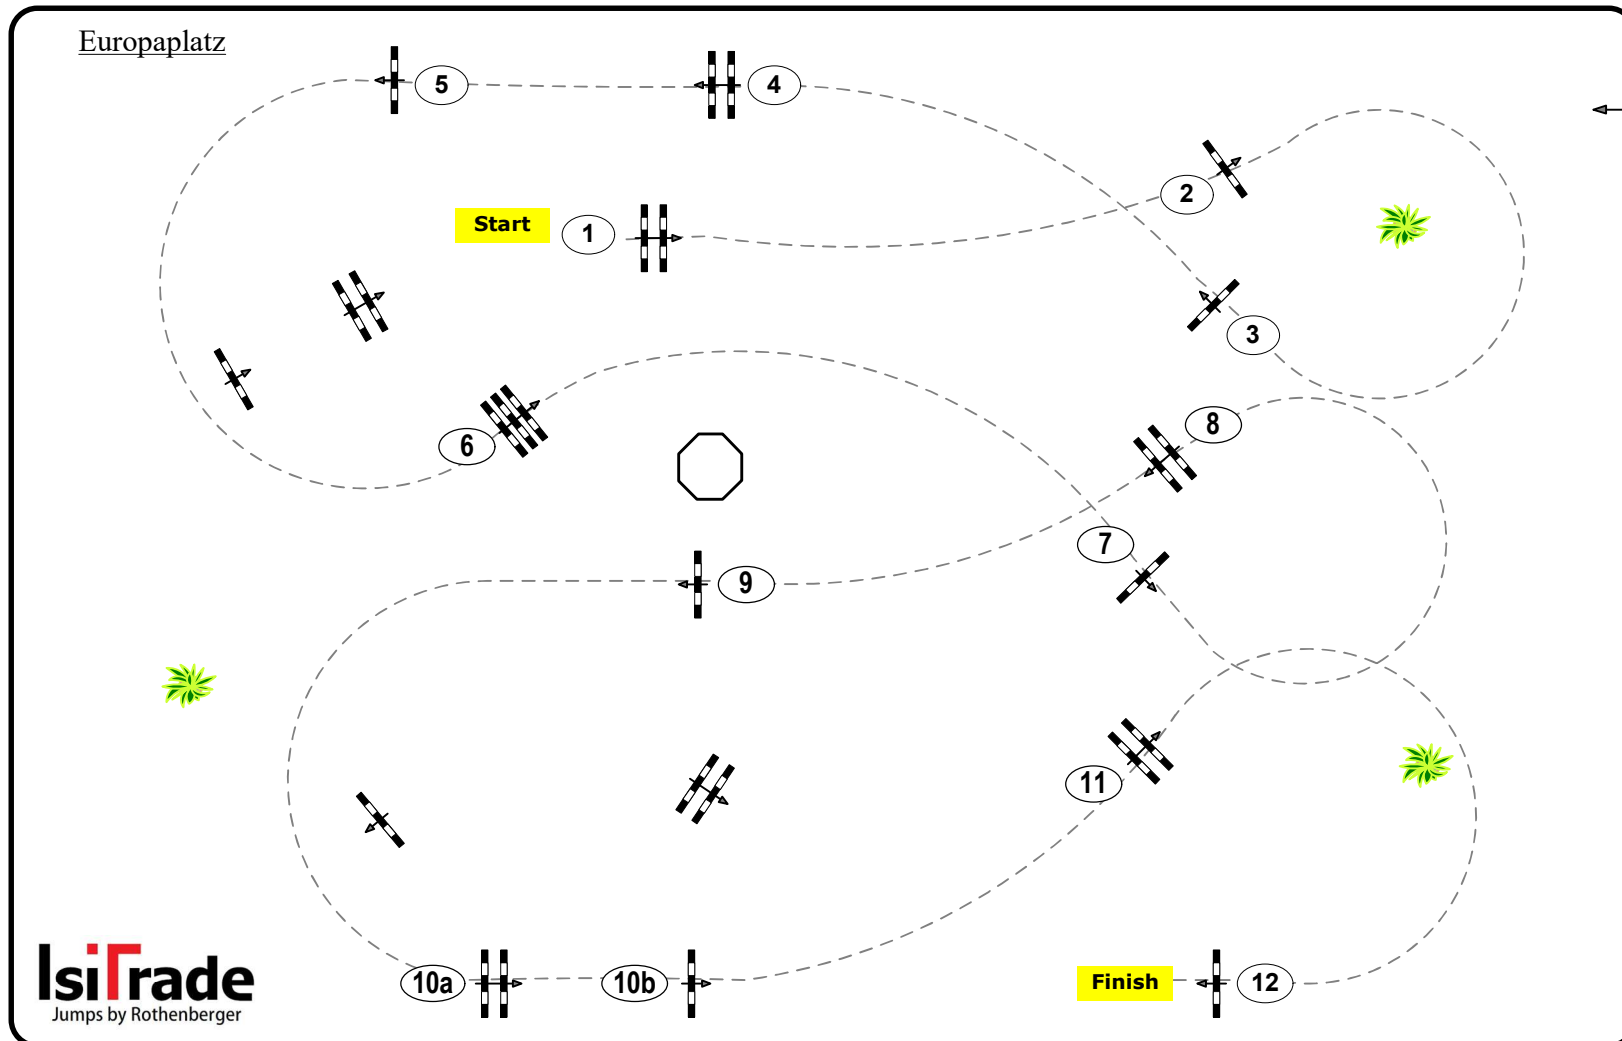

Youngster Tour 6 y.

Competition not against the clock

Table: A

National RG:

FEI RG / Art. 238.1.1a

Height: 1.20 m

Speed: 350 m/min

Length: 470 m

Time allowed: 81 sec

Time limit: 162 sec

Obstacles: 12

Efforts: 13

Parcours Design

Madl Franz (AUT)

Fuchs Hannes (AUT)