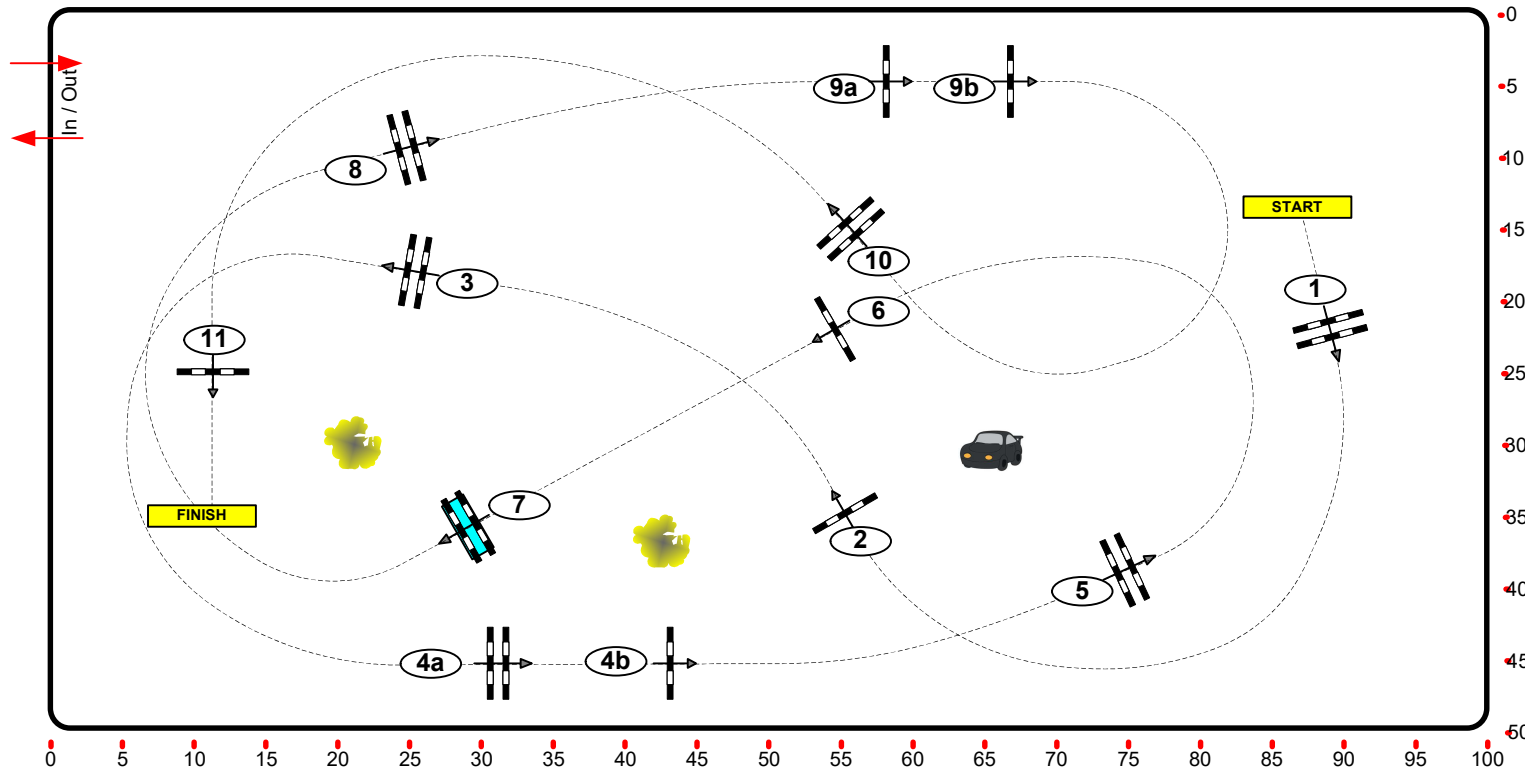

Class No.: 4

TROFEO CLINICA EQUINA MAEZA

Competition against the clock

Table: A
National RG:
FEI RG / Art. 238.2.1
Height: 1,25 m

Speed: 350 m/min
Length: 490 m
Time allowed: 84 sec
Time limit: 168 sec

Obstacles: 11
Efforts: 13
Penalty sec:
Closed combination:

4

06/07/2024

JURY

CD: JAVIER TRENOR
(Chape) & TEAM

Isidro Suarez
Fran Moreno
Miguel Parajón