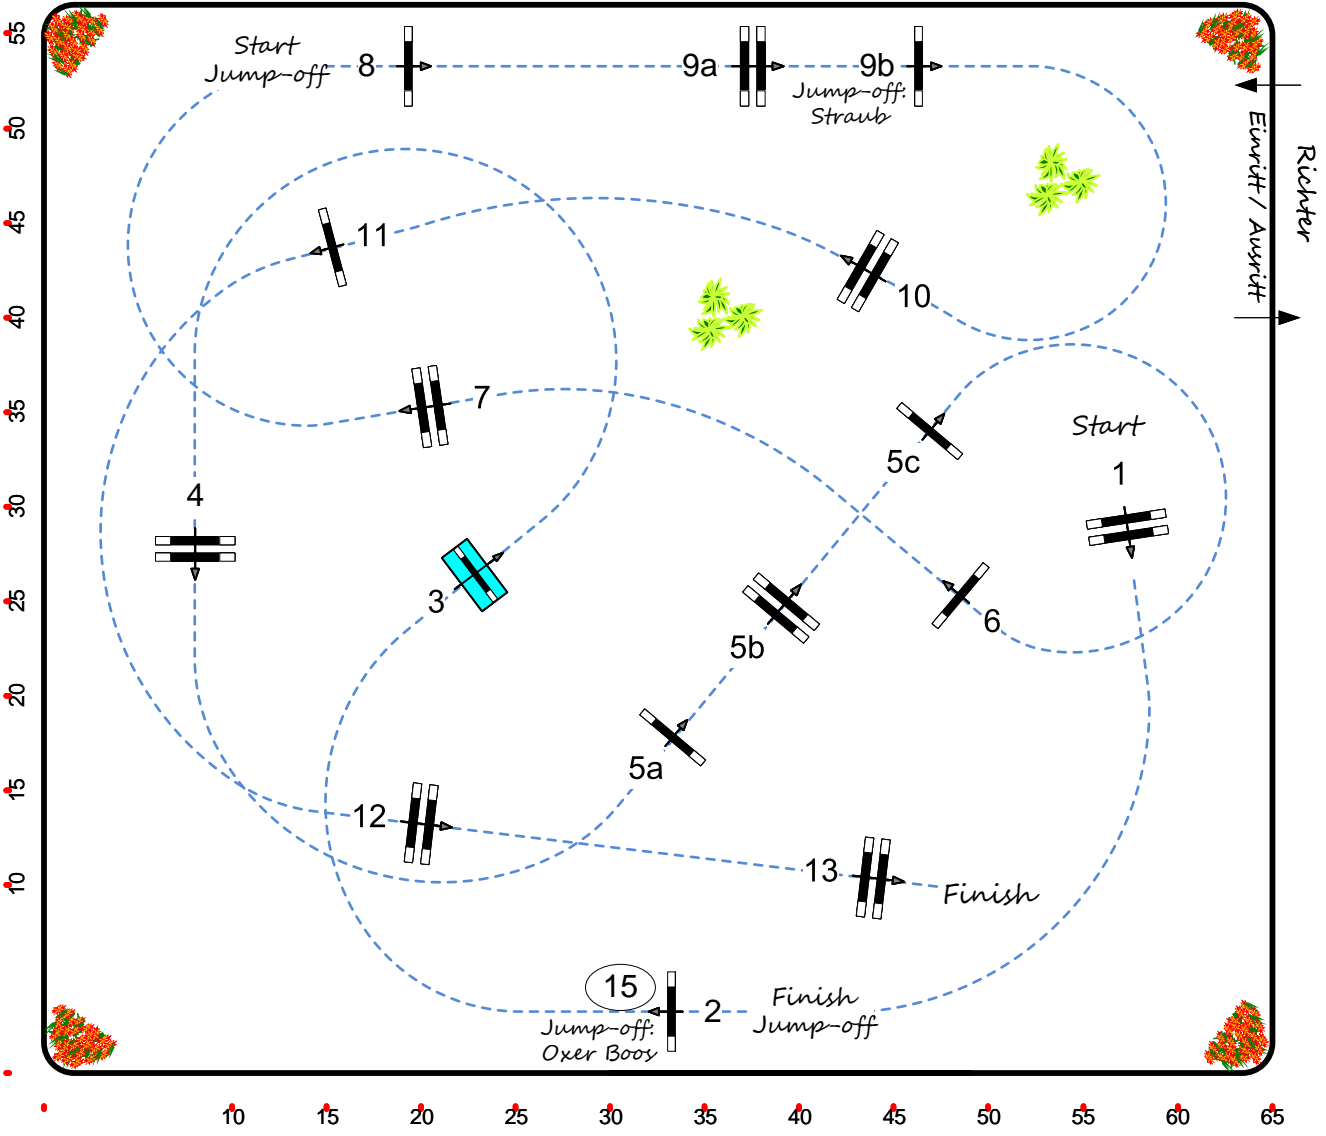

CSI2* / CSIYH1* / CSI AmA Donaueschingen Immenhöfe 2024

Course Designer:
Phil Schmauder
Sylvain Rossier
& Team

1

Class No.: 01
International Competition
Competition with one jump-off

Table: A
National RG:
FEI RG / Art. 238.2.2a
Height: 1,45 m

Speed: 375 m/min

Length: 505 m
Time allowed: 81 sec
Time limit: 162 sec

Obstacles: 13
Efforts: 16
Penalty sec

1st Jump-off:
8,9b,10,4,5a,5b,6,15
Length: 295 m
Time allowed: 48 sec
Time limit: 96 sec